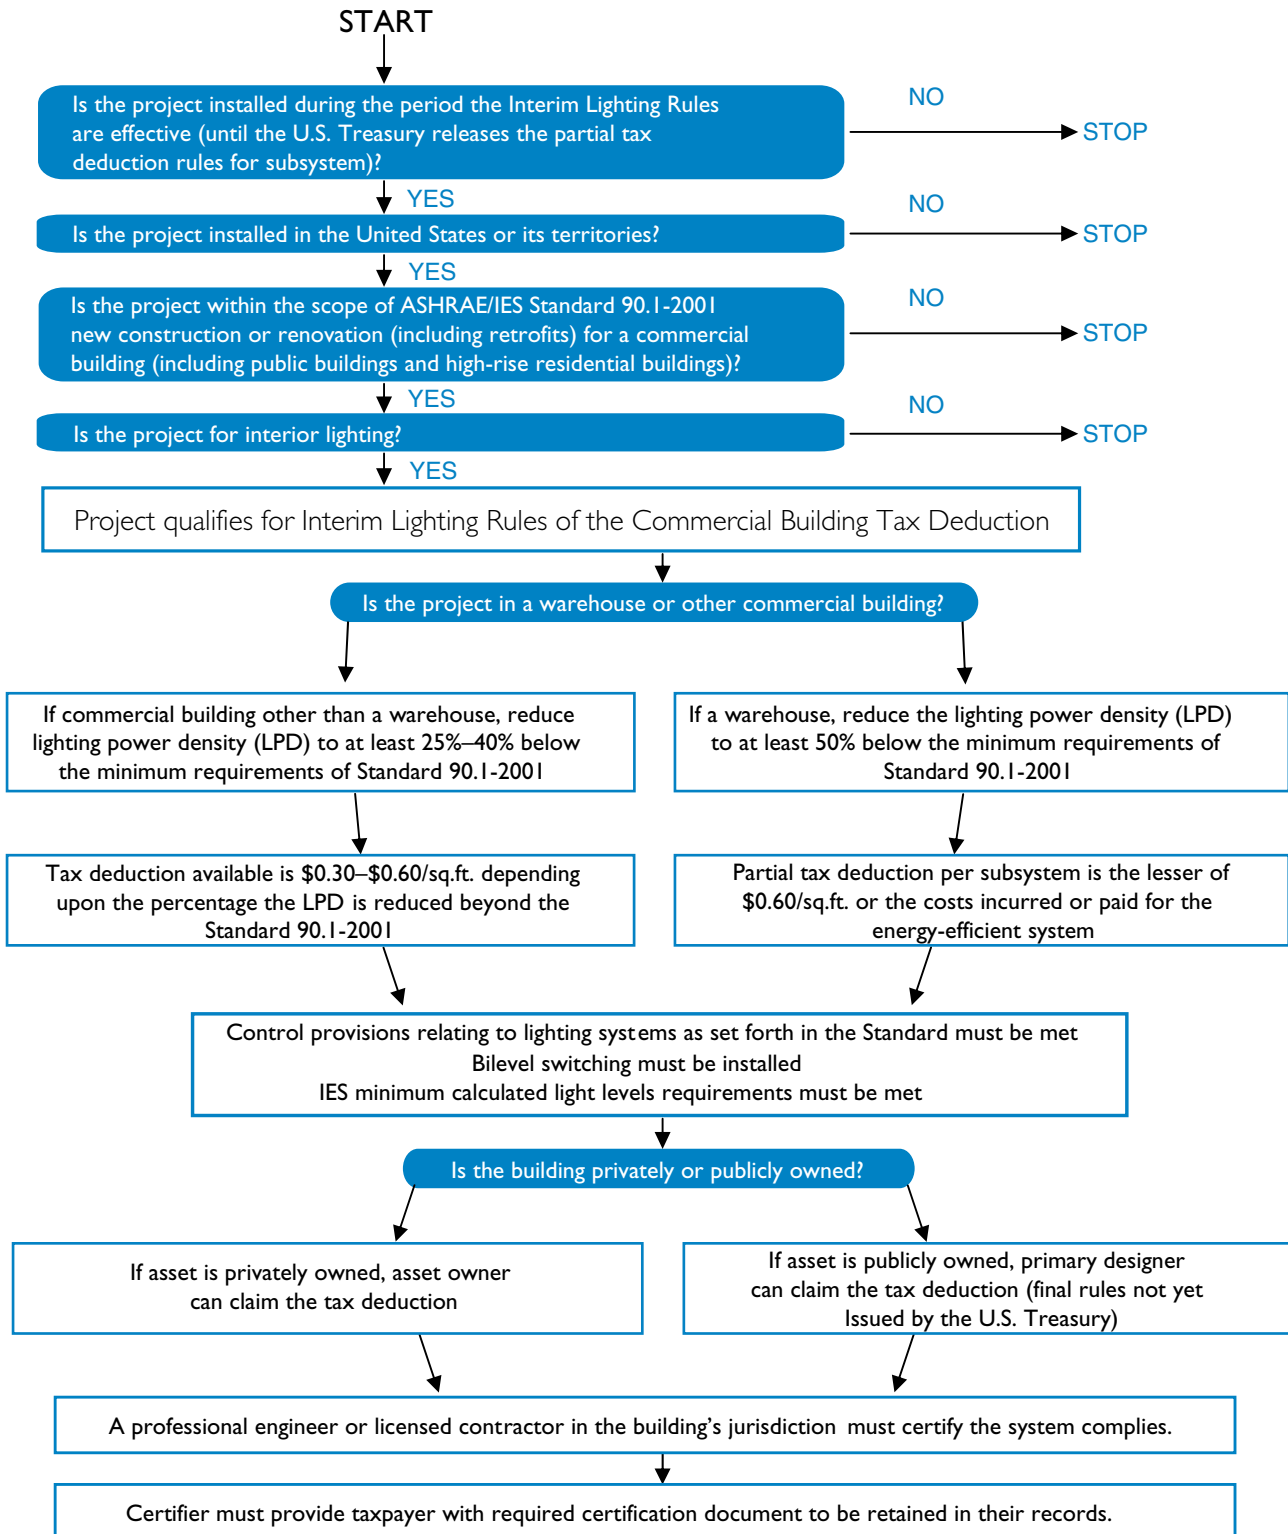

## EPAAct2005: Interim Lighting Rules

## EPAAct2005 Process Flow