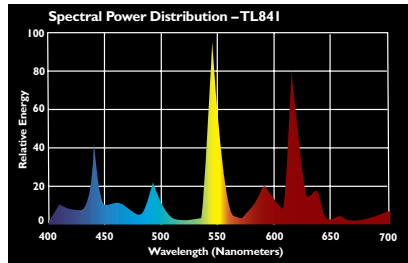

▶ Improved Phosphors

- Up to 104 lumens per watt
- 95% lumen maintenance
- 85 CRI in 3000, 3500 and 4100K

▶ Operates on Programmed Start Electronic Ballasts

- High system efficacy
- Fail-safe operation at end of life

▶ Variety of Sizes and Color Temperatures

PHILIPS

SILHOUETTE™ Series 2'-5' T5 Fluorescent Lamps

Electrical, Technical and Ordering Data (Subject to change without notice)

Product Number	Description	Nominal Watts	Bulb	Base	Std. Pkg. Qty.	Color Temp. (K)	Color Rendering (CRI)	Avg. Nominal Length (In.)	Rated Life (Hrs.) ⁽¹⁾	Initial Lumens	Design Lumens ⁽²⁾
23077-1	F14T5/830	14	T5	Min. Bipin	40	3000	85	22	20,000	1350	1275
23079-7	F14T5/835	14	T5	Min. Bipin	40	3500	85	22	20,000	1350	1275
23080-5	F14T5/841	14	T5	Min. Bipin	40	4100	85	22	20,000	1350	1275
23081-3	F21T5/830	21	T5	Min. Bipin	40	3000	85	34	20,000	2100	2000
23082-1	F21T5/835	21	T5	Min. Bipin	40	3500	85	34	20,000	2100	2000
23083-9	F21T5/841	21	T5	Min. Bipin	40	4100	85	34	20,000	2100	2000
23084-7	F28T5/830	28	T5	Min. Bipin	40	3000	85	46	20,000	2900	2750
23085-4	F28T5/835	28	T5	Min. Bipin	40	3500	85	46	20,000	2900	2750
23086-2	F28T5/841	28	T5	Min. Bipin	40	4100	85	46	20,000	2900	2750
23088-8	F35T5/830	35	T5	Min. Bipin	40	3000	85	58	20,000	3650	3450
23091-2	F35T5/835	35	T5	Min. Bipin	40	3500	85	58	20,000	3650	3450
23095-3	F35T5/841	35	T5	Min. Bipin	40	4100	85	58	20,000	3650	3450

(1) Average rated life under specified test conditions with lamps turned off and restarted once every 3 operating hours.
(2) Approximate lumens at 40% of rated average life (8000 Hours).

Spectral Power Distribution