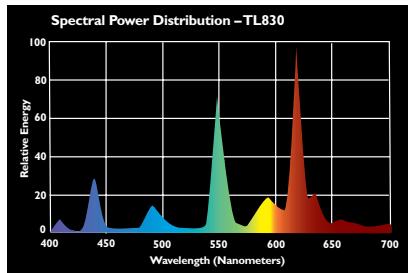

SILHOUETTE™ Series 2'-5' T5 Fluorescent Lamps

Electrical, Technical and Ordering Data (Subject to change without notice)

Product Number	Description	Nominal Watts	Bulb	Base	Std. Pkg. Qty.	Color Temp. (K)	Color Rendering (CRI)	Avg. Nominal Length (In.)	Rated Life (Hrs.)⁽¹⁾	Initial Lumens	Design Lumens⁽²⁾
23077-1	F14T5/830	14	T5	Min. Bipin	40	3000	85	22	20,000	1350	1275
23079-7	F14T5/835	14	T5	Min. Bipin	40	3500	85	22	20,000	1350	1275
23080-5	F14T5/841	14	T5	Min. Bipin	40	4100	85	22	20,000	1350	1275
23081-3	F21T5/830	21	T5	Min. Bipin	40	3000	85	34	20,000	2100	2000
23082-1	F21T5/835	21	T5	Min. Bipin	40	3500	85	34	20,000	2100	2000
23083-9	F21T5/841	21	T5	Min. Bipin	40	4100	85	34	20,000	2100	2000
23084-7	F28T5/830	28	T5	Min. Bipin	40	3000	85	46	20,000	2900	2750
23085-4	F28T5/835	28	T5	Min. Bipin	40	3500	85	46	20,000	2900	2750
23086-2	F28T5/841	28	T5	Min. Bipin	40	4100	85	46	20,000	2900	2750
23088-8	F35T5/830	35	T5	Min. Bipin	40	3000	85	58	20,000	3650	3450
23091-2	F35T5/835	35	T5	Min. Bipin	40	3500	85	58	20,000	3650	3450
23095-3	F35T5/841	35	T5	Min. Bipin	40	4100	85	58	20,000	3650	3450

(1) Average rated life under specified test conditions with lamps turned off and restarted once every 3 operating hours.
(2) Approximate lumens at 40% of rated average life (8000 Hours).

Spectral Power Distribution