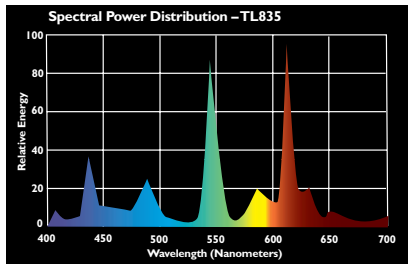

SILHOUETTE™ Series 2'-5' T5 Fluorescent Lamps

Electrical, Technical and Ordering Data (Subject to change without notice)

Product Number	Description	Nominal Watts	Bulb	Base	Std. Pkg. Qty.	Color Temp. (K)	Color Rendering (CRI)	Avg. Nominal Length (In.)	Rated Life (Hrs.)⁽¹⁾	Initial Lumens	Design Lumens⁽²⁾
23077-1	F14T5/830	14	T5	Min. Bipin	40	3000	85	22	20,000	1350	1275
23079-7	F14T5/835	14	T5	Min. Bipin	40	3500	85	22	20,000	1350	1275
23080-5	F14T5/841	14	T5	Min. Bipin	40	4100	85	22	20,000	1350	1275
23081-3	F21T5/830	21	T5	Min. Bipin	40	3000	85	34	20,000	2100	2000
23082-1	F21T5/835	21	T5	Min. Bipin	40	3500	85	34	20,000	2100	2000
23083-9	F21T5/841	21	T5	Min. Bipin	40	4100	85	34	20,000	2100	2000
23084-7	F28T5/830	28	T5	Min. Bipin	40	3000	85	46	20,000	2900	2750
23085-4	F28T5/835	28	T5	Min. Bipin	40	3500	85	46	20,000	2900	2750
23086-2	F28T5/841	28	T5	Min. Bipin	40	4100	85	46	20,000	2900	2750
23088-8	F35T5/830	35	T5	Min. Bipin	40	3000	85	58	20,000	3650	3450
23091-2	F35T5/835	35	T5	Min. Bipin	40	3500	85	58	20,000	3650	3450
23095-3	F35T5/841	35	T5	Min. Bipin	40	4100	85	58	20,000	3650	3450

(1) Average rated life under specified test conditions with lamps turned off and restarted once every 3 operating hours.
(2) Approximate lumens at 40% of rated average life (8000 Hours).

Spectral Power Distribution